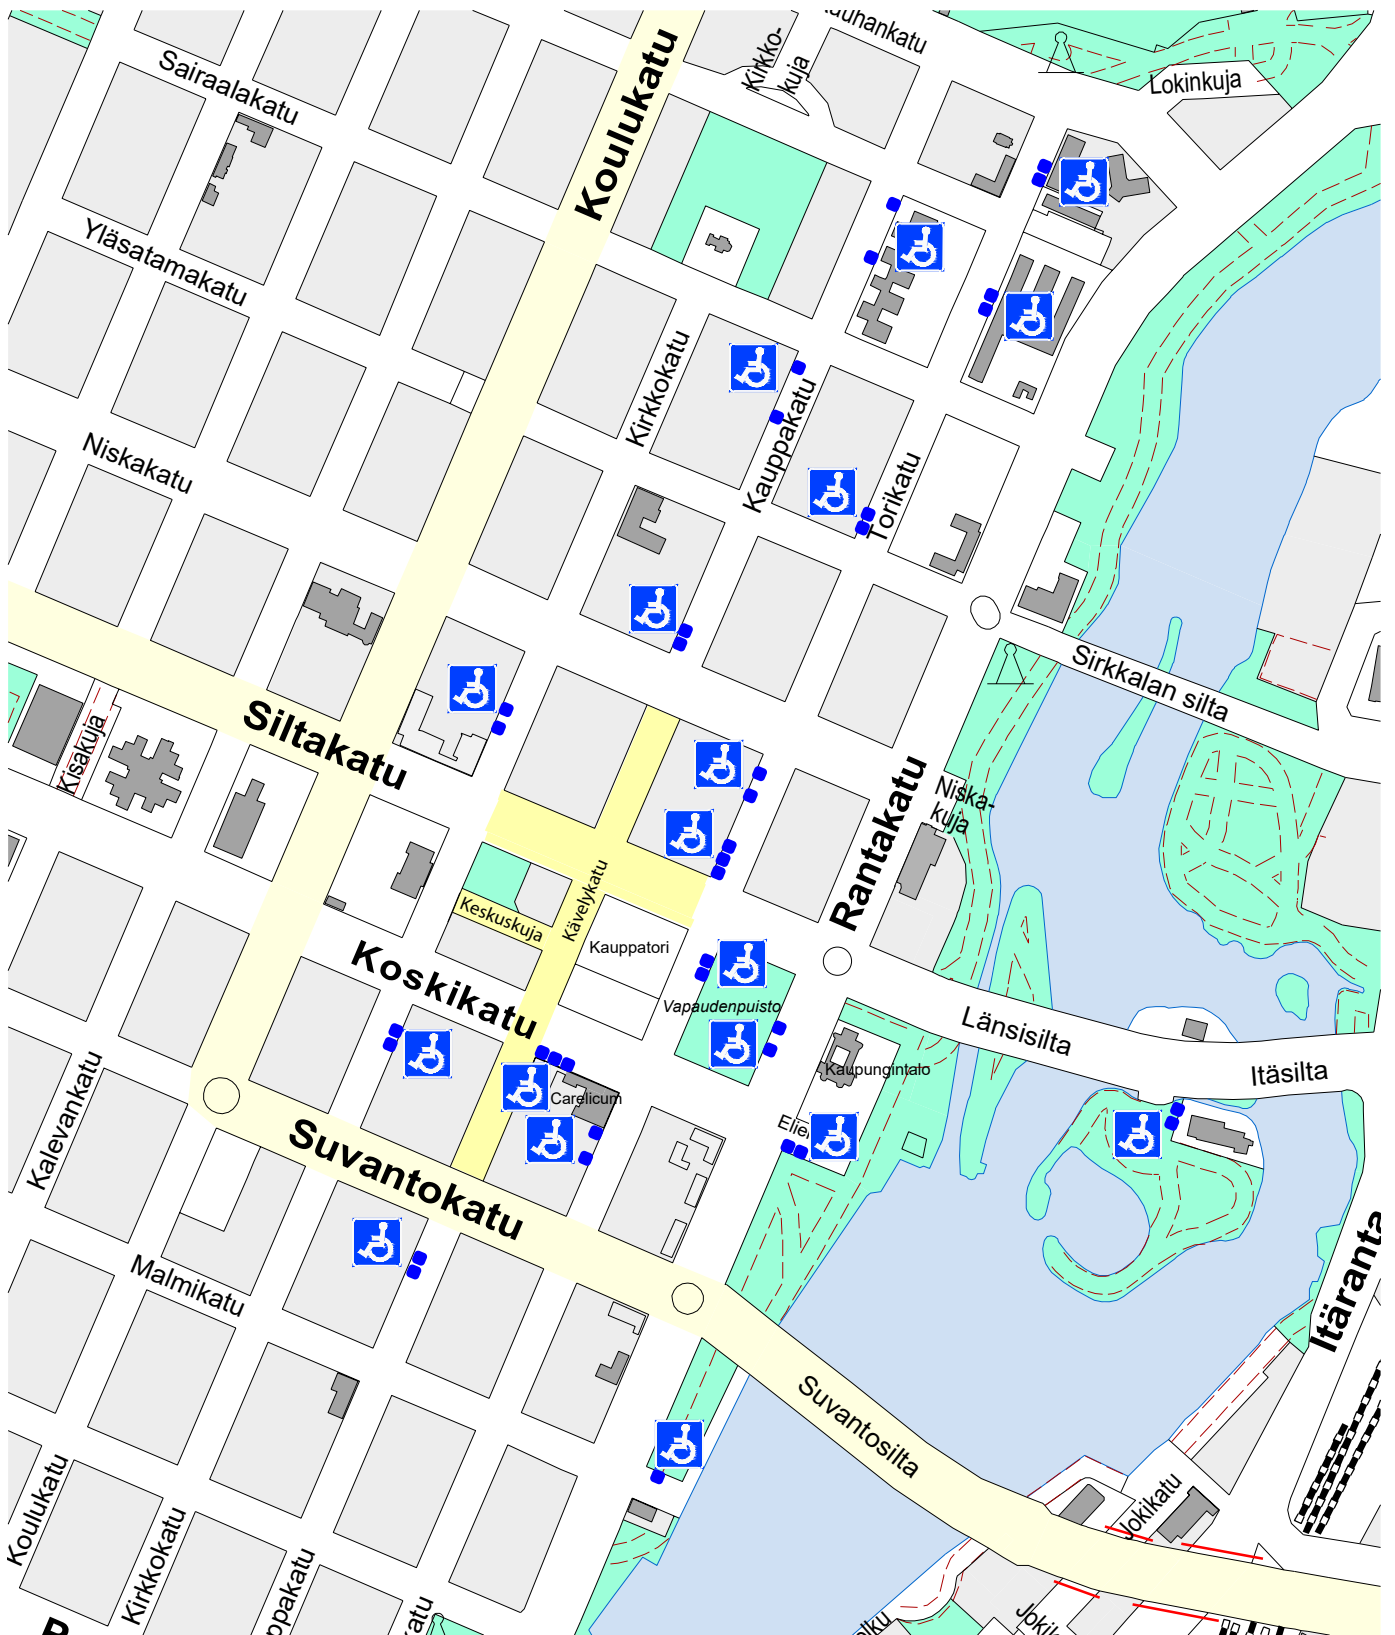

Disabled parking spaces in the city centre street parking

■ Traffic sign indicating disabled parking space