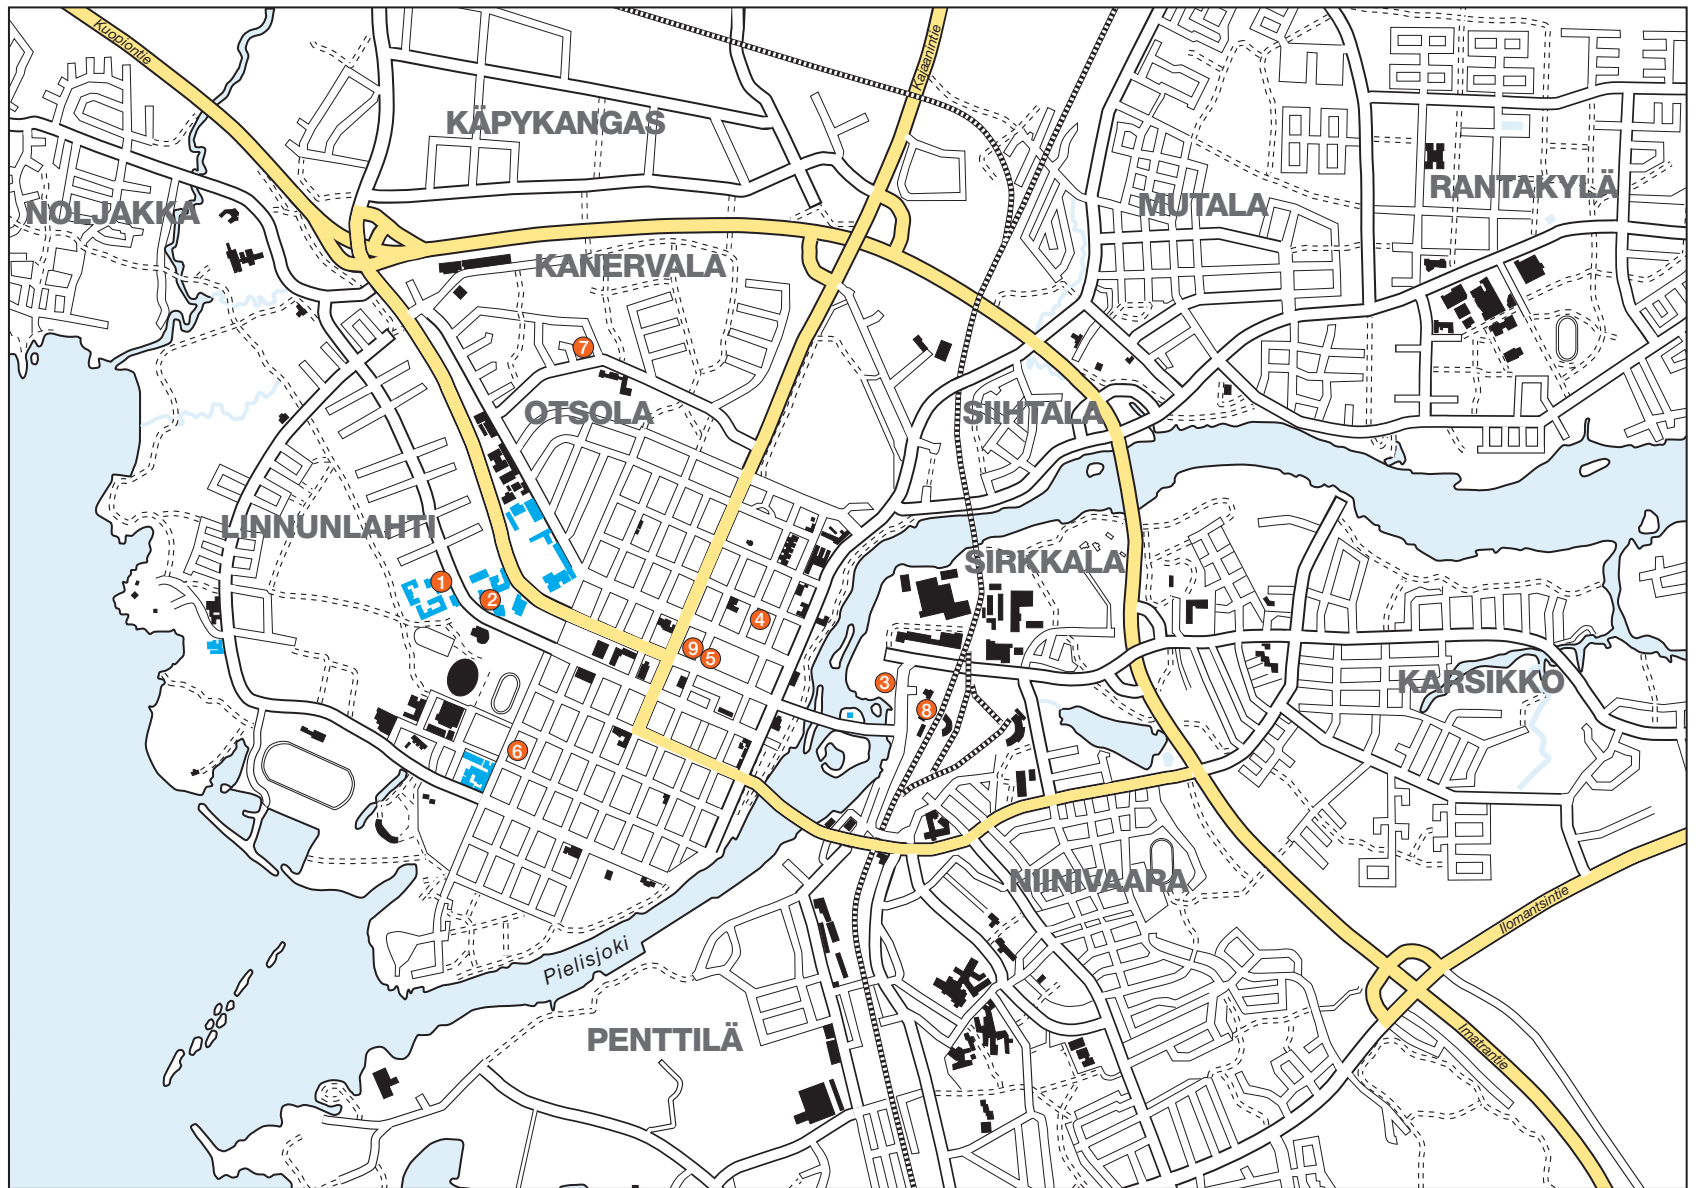

YLIOPISTON KAMPUS
CAMPUS OF THE UNIVERSITY

- 1 DEPARTMENT OF MATHEMATICS
- 2 UNIVERSITY MAIN BUILDING, CARELIA
- 3 HOTEL KIMMEL • Itäranta 1
- 4 HOTEL AADA • Kauppakatu 32
- 5 HOSTEL MATKAKOTI AARO • Kirkkokatu 20
- 6 SUMMER HOTEL ELLI • Länsikatu 18
- 7 SCOUT'S YOUTH HOSTEL • Vanamokatu 25
- 8 RAILWAY AND BUS STATION
- 9 FINNAIR BUS • Kirkkokatu 25